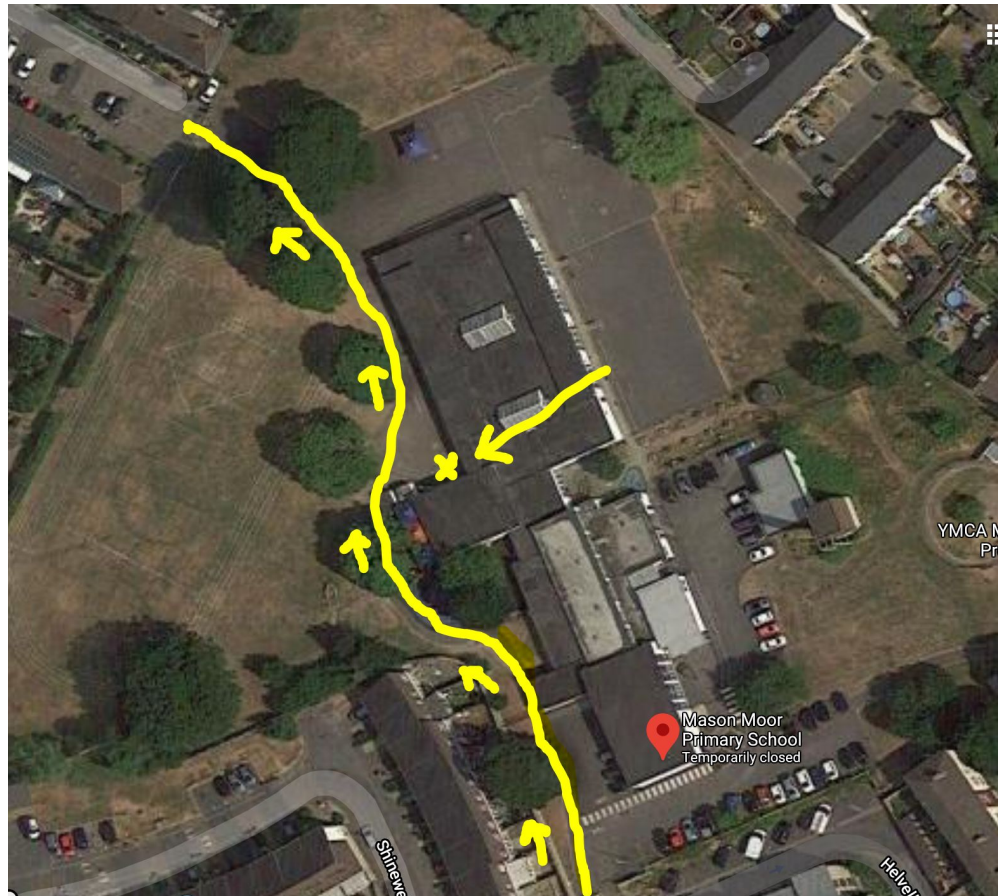

Mason Moor Primary School

Helvellyn Road Millbrook SOUTHAMPTON SO16 4AS

Website: www.masonmoorprimary.co.uk

Email: info@masonmoorprimary.co.uk

Phone: 023 80390140

Headteacher: Miss Kristy Wharton

Friday 19th June 2020

Good afternoon,

Due to increased demand, we have needed to extend our key worker provision. Your child will now be in a group based in Fraser classroom. The adults supporting this group will be Mrs Cooper and Miss Tribbeck (who have already been supporting this group) and Mrs McGratten and Miss Fantaye (who are currently not supporting children). We have organised it in this way to keep all our children and staff as safe as possible in school.

To drop your child off in the morning and pick them up in the afternoon please follow the one way system through the playground. You will need to enter through the Helvellyn Road entrance and leave through the Crigdon Close gate. This is clearly marked on the pavement in yellow. Your child will need to be dropped off and collected via the double doors between Year R's playground and Wiggins class door (the old school entrance). This has been indicated on this map with an X.

In all other ways, the group will work exactly the same way as previous weeks.